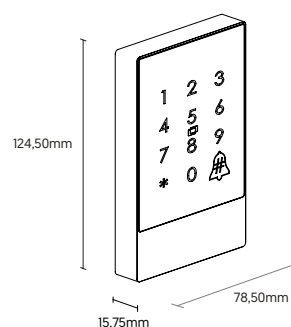

iKeypad 02®

NE

iKeypad 02 is an access control wall reader, opened by mobile device, PIN code, RFID card or fingerprint. With iTEC on Access, iKeypad 02 works as a Wi-Fi system through the gateway IOA and APP, allowing you to grant and block access from anywhere.

CE

technical sheet

Material	Alloy; Glass
Opening Method	Fingerprint, Code, Card, Wifi, BLE, APP
Identification Time	<1.5S
Communication	Bluetooth 4.1 Mifare (13,56MHz)
Compatibility with locks	N/A
Emergency Power	Electrical devices
Emergency Opening	N/A
Voltage	DC 12 V
Max. Power	12V-MAX
Battery Life	N/A
Max. Power	N/A
Leds	Blue
Low Battery Alarm	N/A
Static Consumption	5 mA
Time Open	5s; 10s; 15S; 30s; 60s; custom
Number of Openings	Unlimited
Logiciel	iTEC Hybrid iTEC onAccess (Web) iTEC onAccess Pro (Web) iTEC onHospitality (Web)
APP's	IOS 8 or erlier Android 5 or erlier
Stand Alone	N/A
IP	IP67
Weight	1,2 Kgs
Humidity Resistance	10%-95%
Temp. of Operation	-20°C~+70°C
Code No. via APP	Unlimited
Self-defined Code No.	Unlimited
Fingerprint Number	Unlimited
IC card number	Unlimited
User Levels	Yes
Management Code	Yes

electric locks